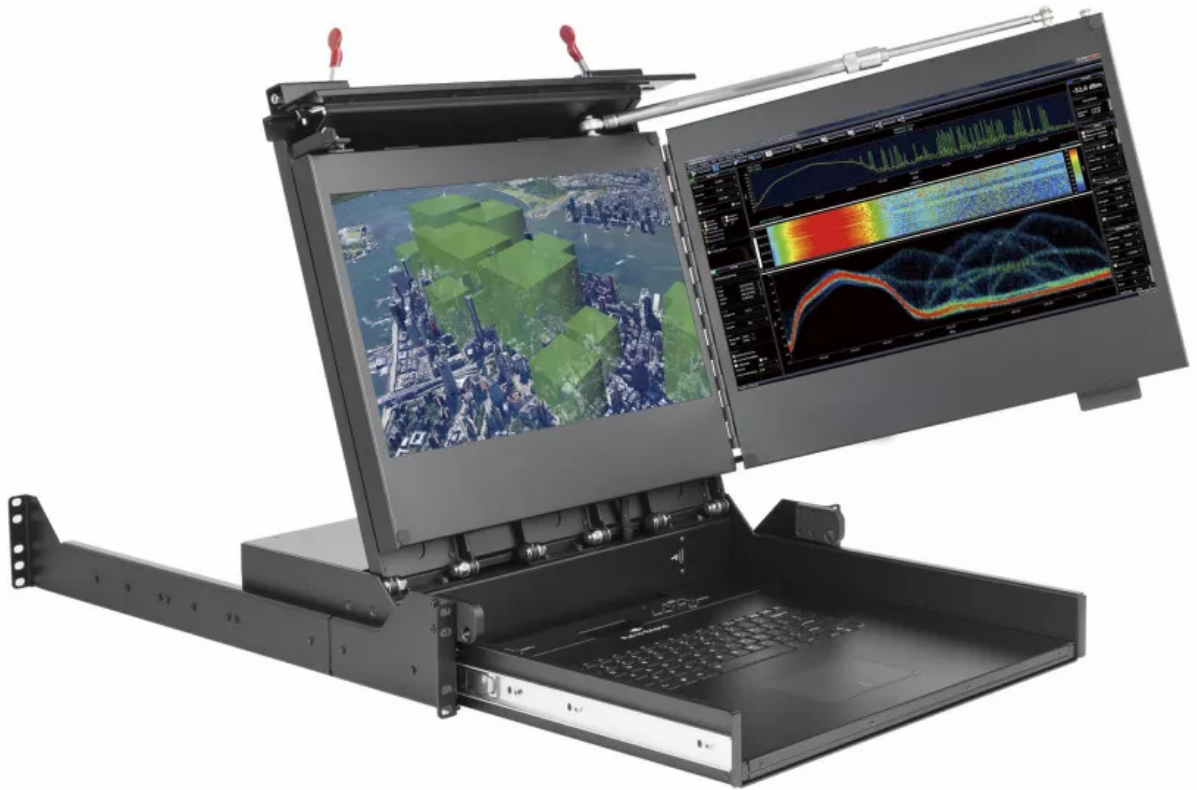

# RMDDU 17A

The RMDDU is a rugged 2U rack-mount drawer with dual-screen monitors. The displays fold together, then down, and slide in for storage.

Actron A48028 strut assembly not included.

# Technical Specifications

PRODUCT	RMDDU 17A
DISPLAY	DUAL 17.3" FULL HD 1920 X 1080, 16:9 DISPLAY
VIEWING ANGLE	DISPLAYS TILT ~15° FROM VERTICAL
PORTS	2X USB PASS THROUGH INPUTS ON FRONT + 1X USB INPUTS ON REAR, ANALOG VGA, DVI-D, HD-SDI, S VIDEO-IN FOR EACH DISPLAY
POWER SUPPLY	18 - 36 VDC
KEYBOARD & MOUSE	101 KEYS BACKLIT KEYBOARD WITH TOUCHPAD AND ADJUSTABLE BRIGHTNESS. RESISTIVE TOUCHPAD OPTIONAL: WATERPROOF KEYBOARD
DIMENSIONS	HEIGHT: 2U - 3.46" (88MM) WIDTH: 17.76" (451MM) DEPTH: 25.89" (657.6MM)
WEIGHT	~42 LBS (19KG)
TEMPERATURE	MIL-STD-810E (501.4, 502.4), OPERATING: 0 ~ 50°C, NON-OPERATING: -40 ~ 70°C
HUMIDITY	MIL-STD-810E (507.2), RELATIVE HUMIDITY: 5% TO 95% OPERATING, NON-CONDENSING
ALTITUDE	MIL-STD-810E (500.3), OPERATING: 15,000 FT (4571.8 M), NON-OPERATING: 40,000 FT (12,192 M)
VIBRATION	MIL-STD-810E (514.4), OPERATING: 10 TO 500 HZ 1.04 G (RMS)
SHOCK	MIL-STD-810E (516.4), OPERATING: 15 G, 8 MS 1/2 SINE, NON-OPERATING: 40 G, 8 MS 1/2 SINE
DROP	4" STAND ALONE, 39" TRANSIT DROP IN TRANSIT CASE